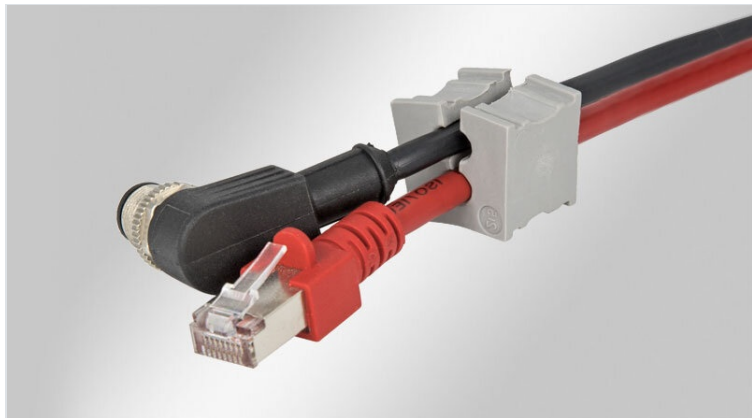

# KT CR multi | KT CR special | Speciale doorvoertulen

voor cleanrooms, IP54 / UL Type 12

WE  
CONTROL  
COMPONENTS

[Bestel direct online @ CC Nederland »](#)

[Voor aanvragen uit België klik hier »](#)

Cable grommets KT CR multi are used with the following cleanroom cable entry components:

- KEL-U CR cable entry frames

KT CR multi-hole and special grommets enable a sealing of the cables with IP54 and UL Type 12.

When using double or quadruple grommets the cable density of cleanroom cable entry frames can be greatly increased. The multi-hole model range KT CR small is designed for cable diameters from 1 to 8 mm. ATG CR adapter grommets provide the possibility to hold a small KT CR grommet to reduce the clamping range down to 1 mm.

When installing the small grommets in multiple rows, the flat sides should be facing each other. This allows the flat sides to match up and provide a secure seal.

**The products with article ending .600 are tested and certified for particle emission for cleanroom class 1 according to ISO 14644-1. The materials used for these products have been tested and certified for outgassing according to VOC/SVOC (ISO 14644-8; ISO 16000-6,-9,-11,-25, VDI 2083 sheet 17).**